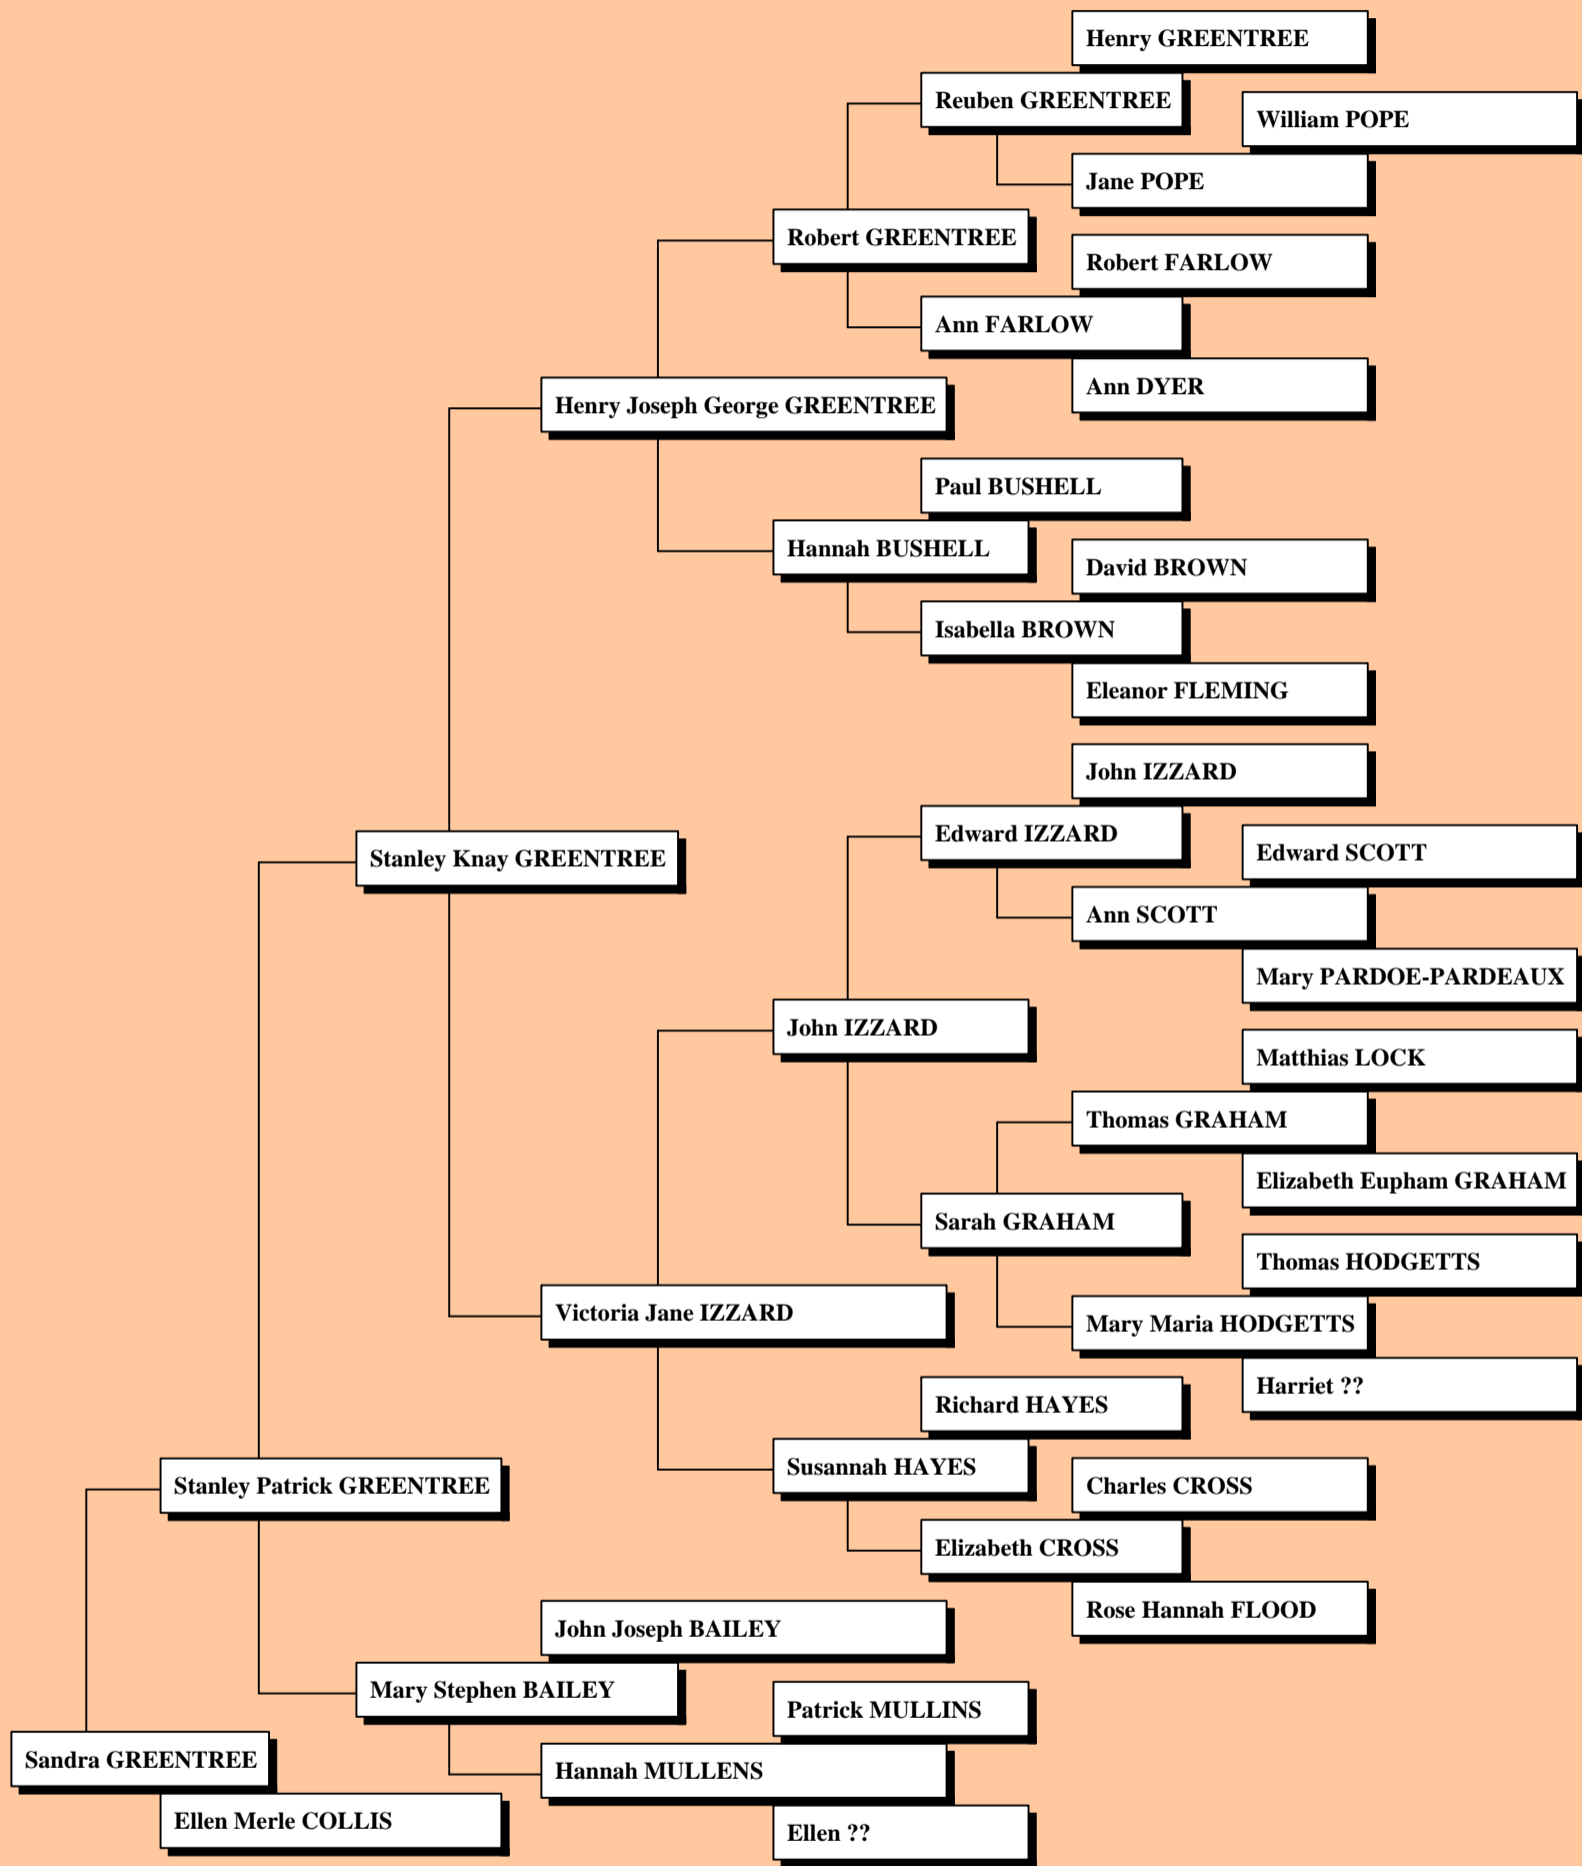

*Ancestors of Sandra Greentree*

Prepared by:  
 Lorrae Johnson  
 13 Forest Avenue, GLENORE GROVE Q 4342  
 lorrae@uqconnect.net 0409 638 865